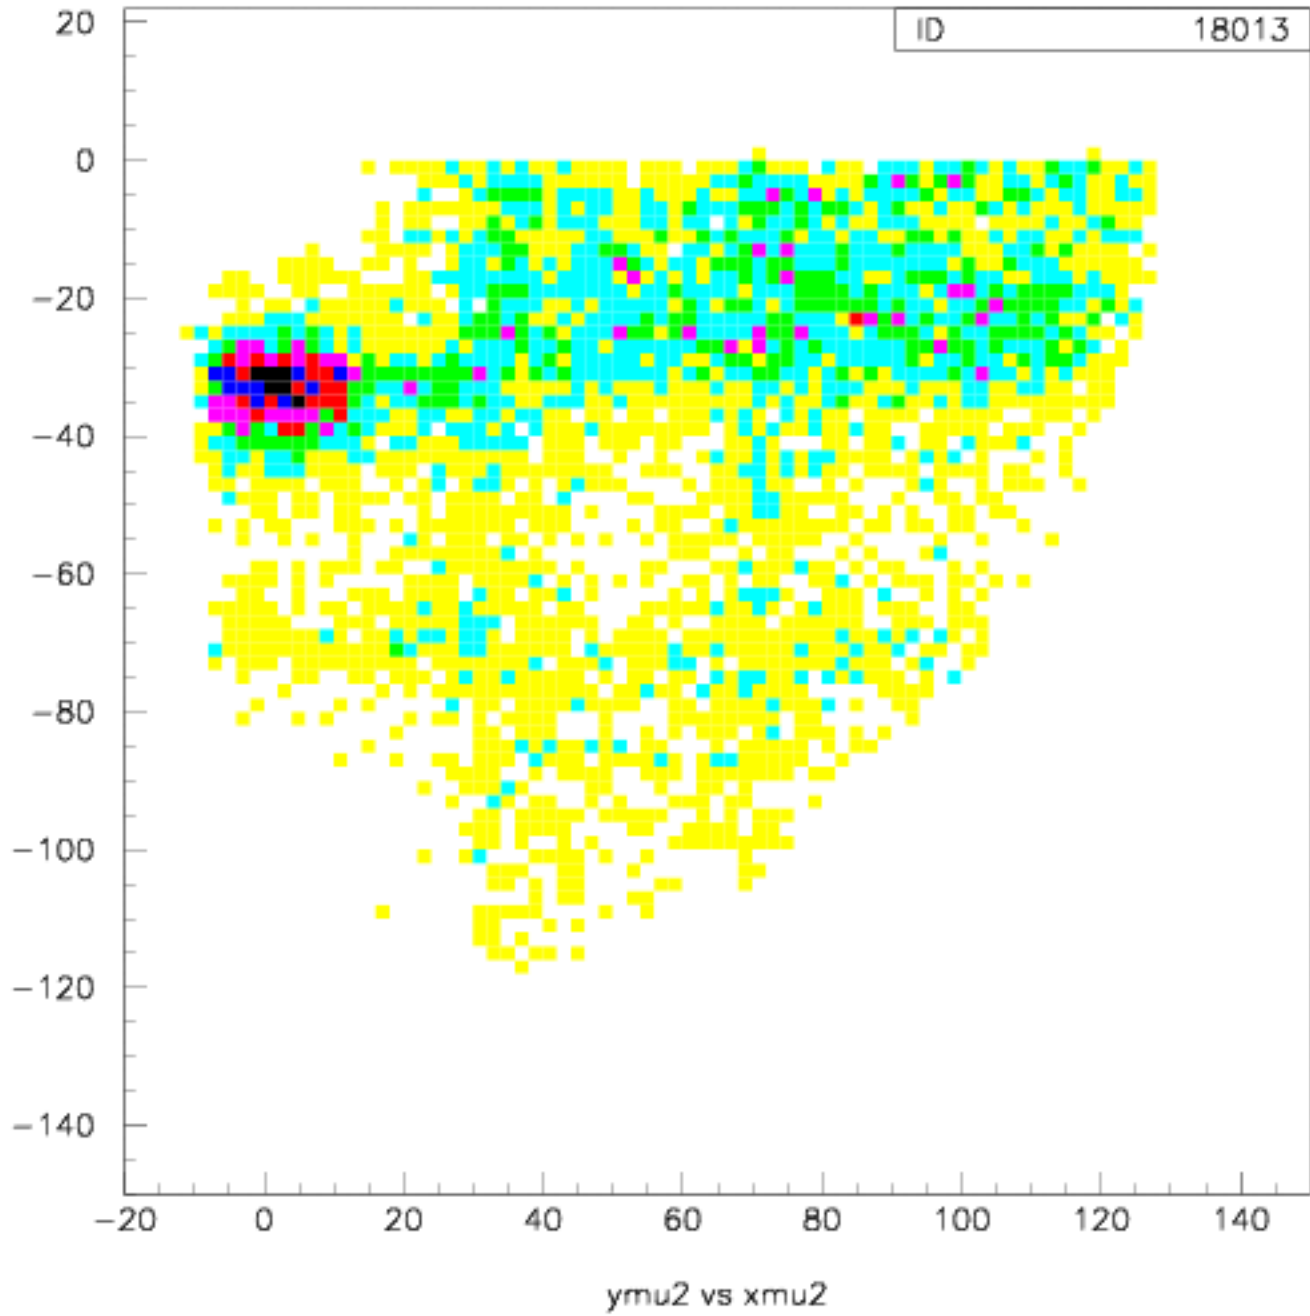

Counter MAP

AMPLITUDES

Two counters Fired in One event

ID 18013

More than one counter Fired and c4 among them

More than one counter Fired and c1 among them

More than one counter Fired and c1 but not c4 among them